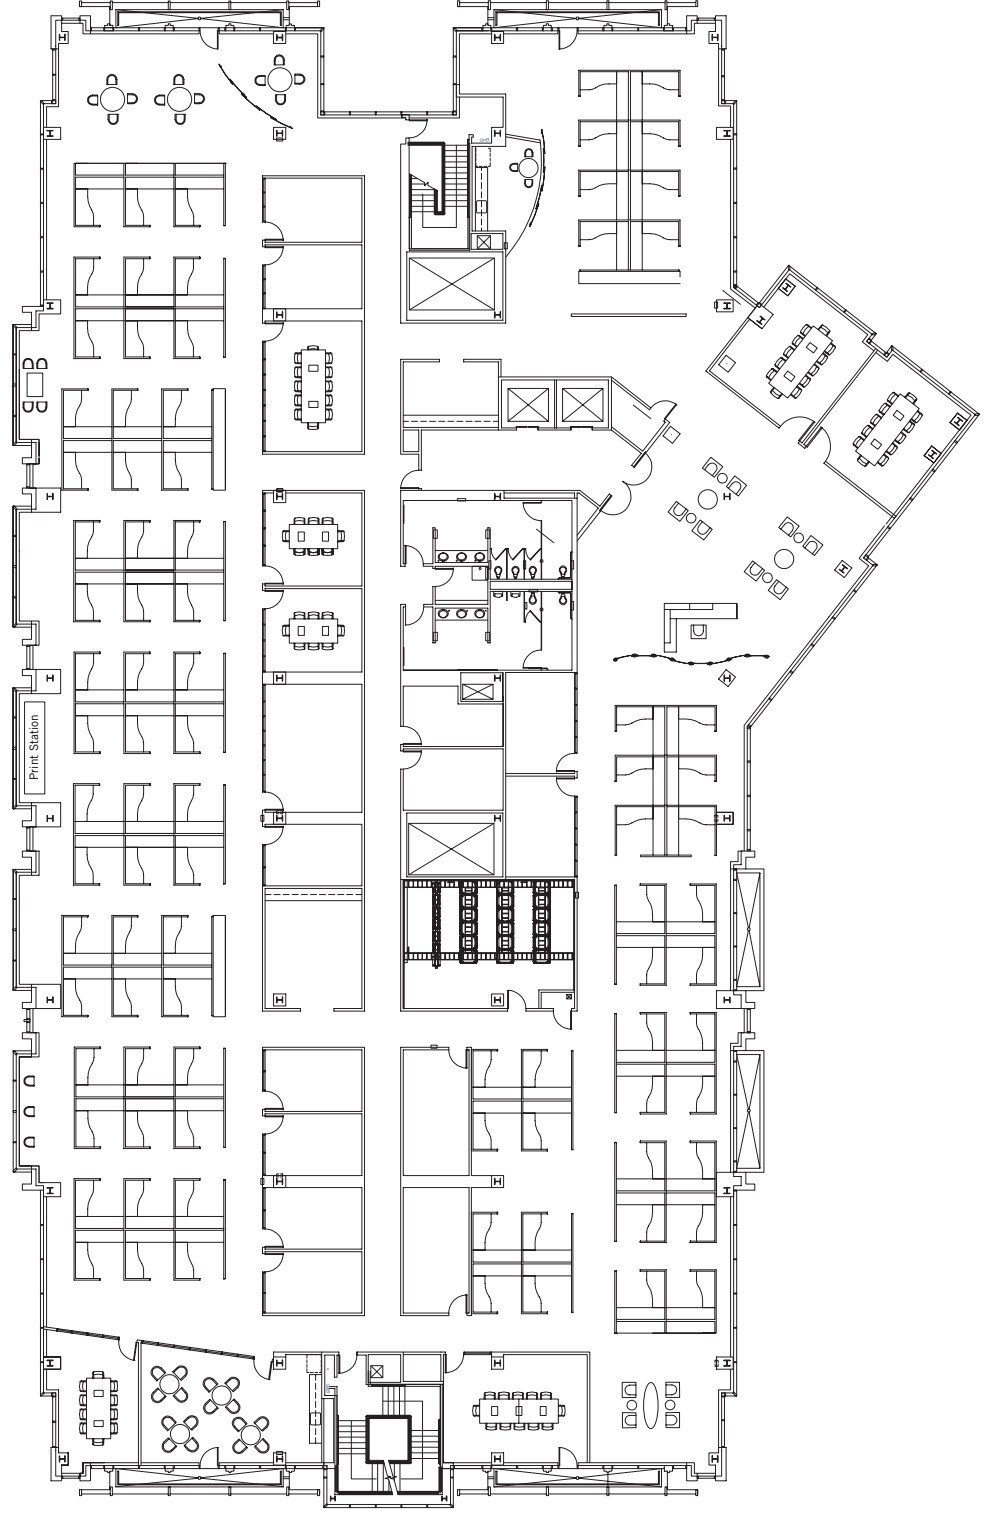

**PACIFIC
SHORES
CENTER**

Pacific Shores Center, Redwood City, CA

www.pacificshorescenter.com

1700 Seaport Blvd

Suite 400 ±33,859 SF

- Available Q4 2007
- Great Plug & Play office
- Dramatic vaulted ceiling in lobby
- 13 offices
- 7 conference rooms
- 86 cubicles
- Break/kitchen area